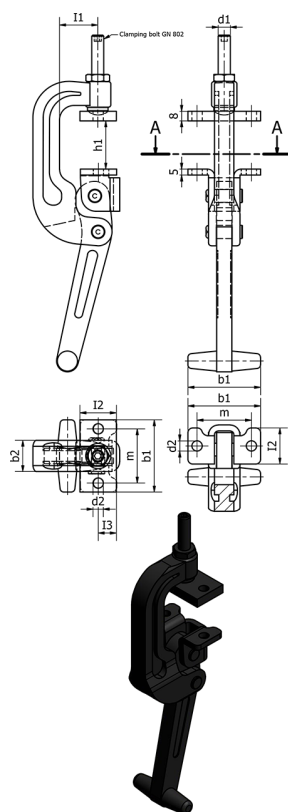

Data Sheet

Article number: 208554032C2
Description: E+G C-Clamps
GN 855-40-32-C2

Measures

b1	= 60	Holding force in N	= 15000	w1	= 19
b2	= 26	l1	= 32	w2	= 32
d1	= M10	l2	= 30	Wight (g)	= 1100
d2	= 8.5	l3	= 18		
h1 Max.	= 40	l4	= 72		
h2	= 111	l5	= 168		
h3	= 168	l6	= 173		
h4	= 129	m	= 45		